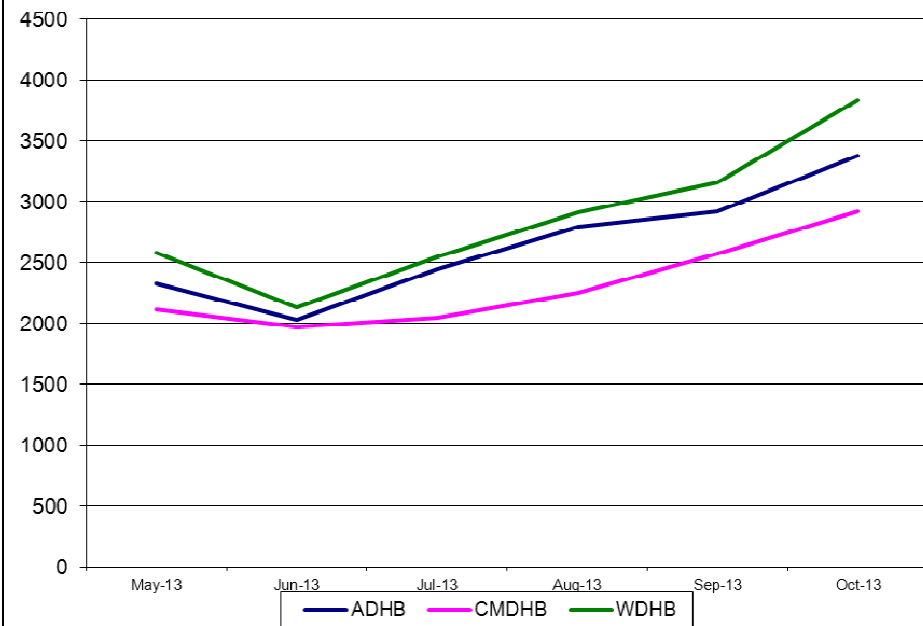

This report shows eReferrals statistics for the period from 01 May 2013 to 31 October 2013.

**103,104** referrals have been submitted since go live on 30 September 2011.

eReferrals Volume Growth by DHB

eReferrals Volume by DHB by Service

eReferrals Volume by Type