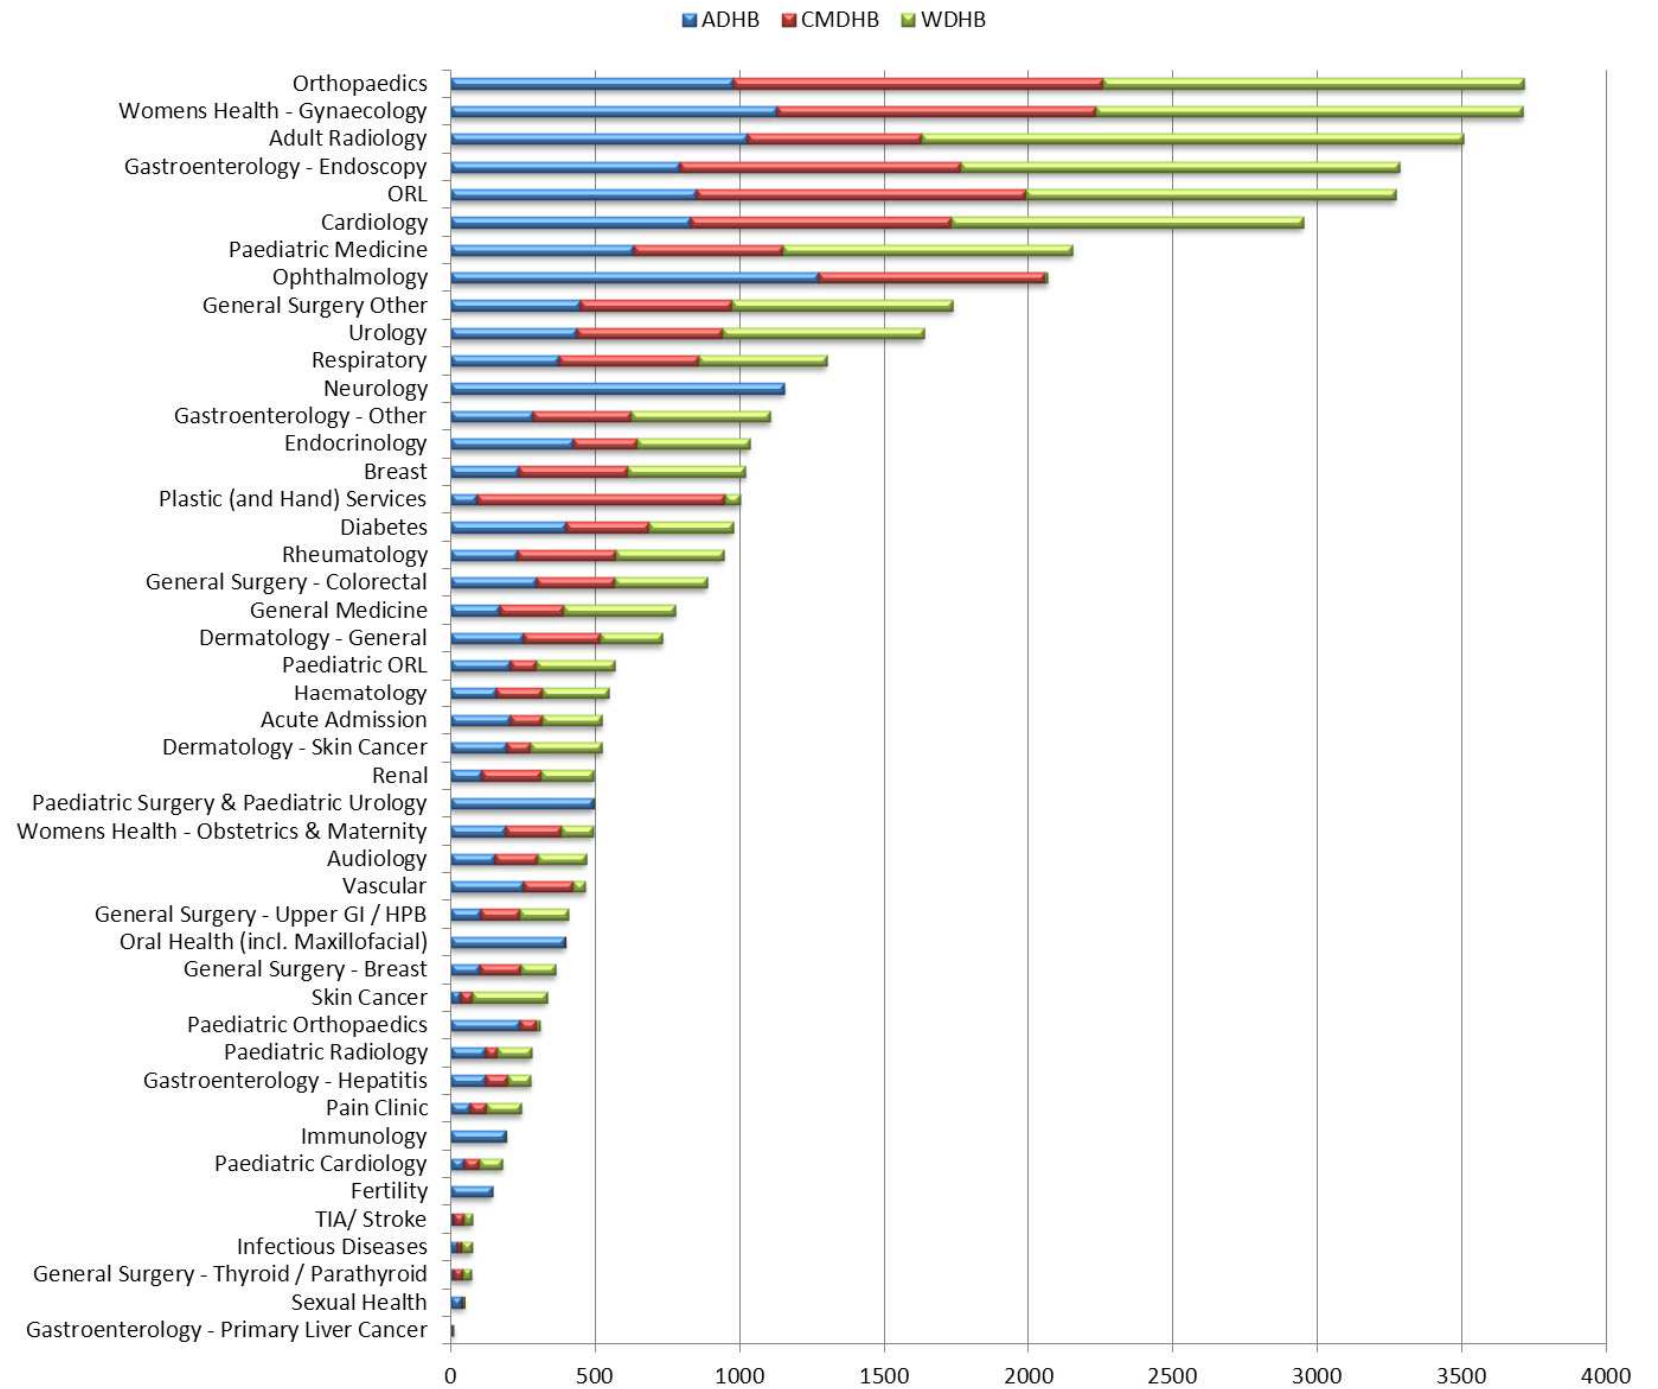

This report shows eReferrals statistics for the period from 01 May 2013 to 31 October 2013.

**103,104** referrals have been submitted since go live on 30 September 2011.

eReferrals Volume Growth by DHB

eReferrals Volume by DHB by Service

eReferrals Volume by Type