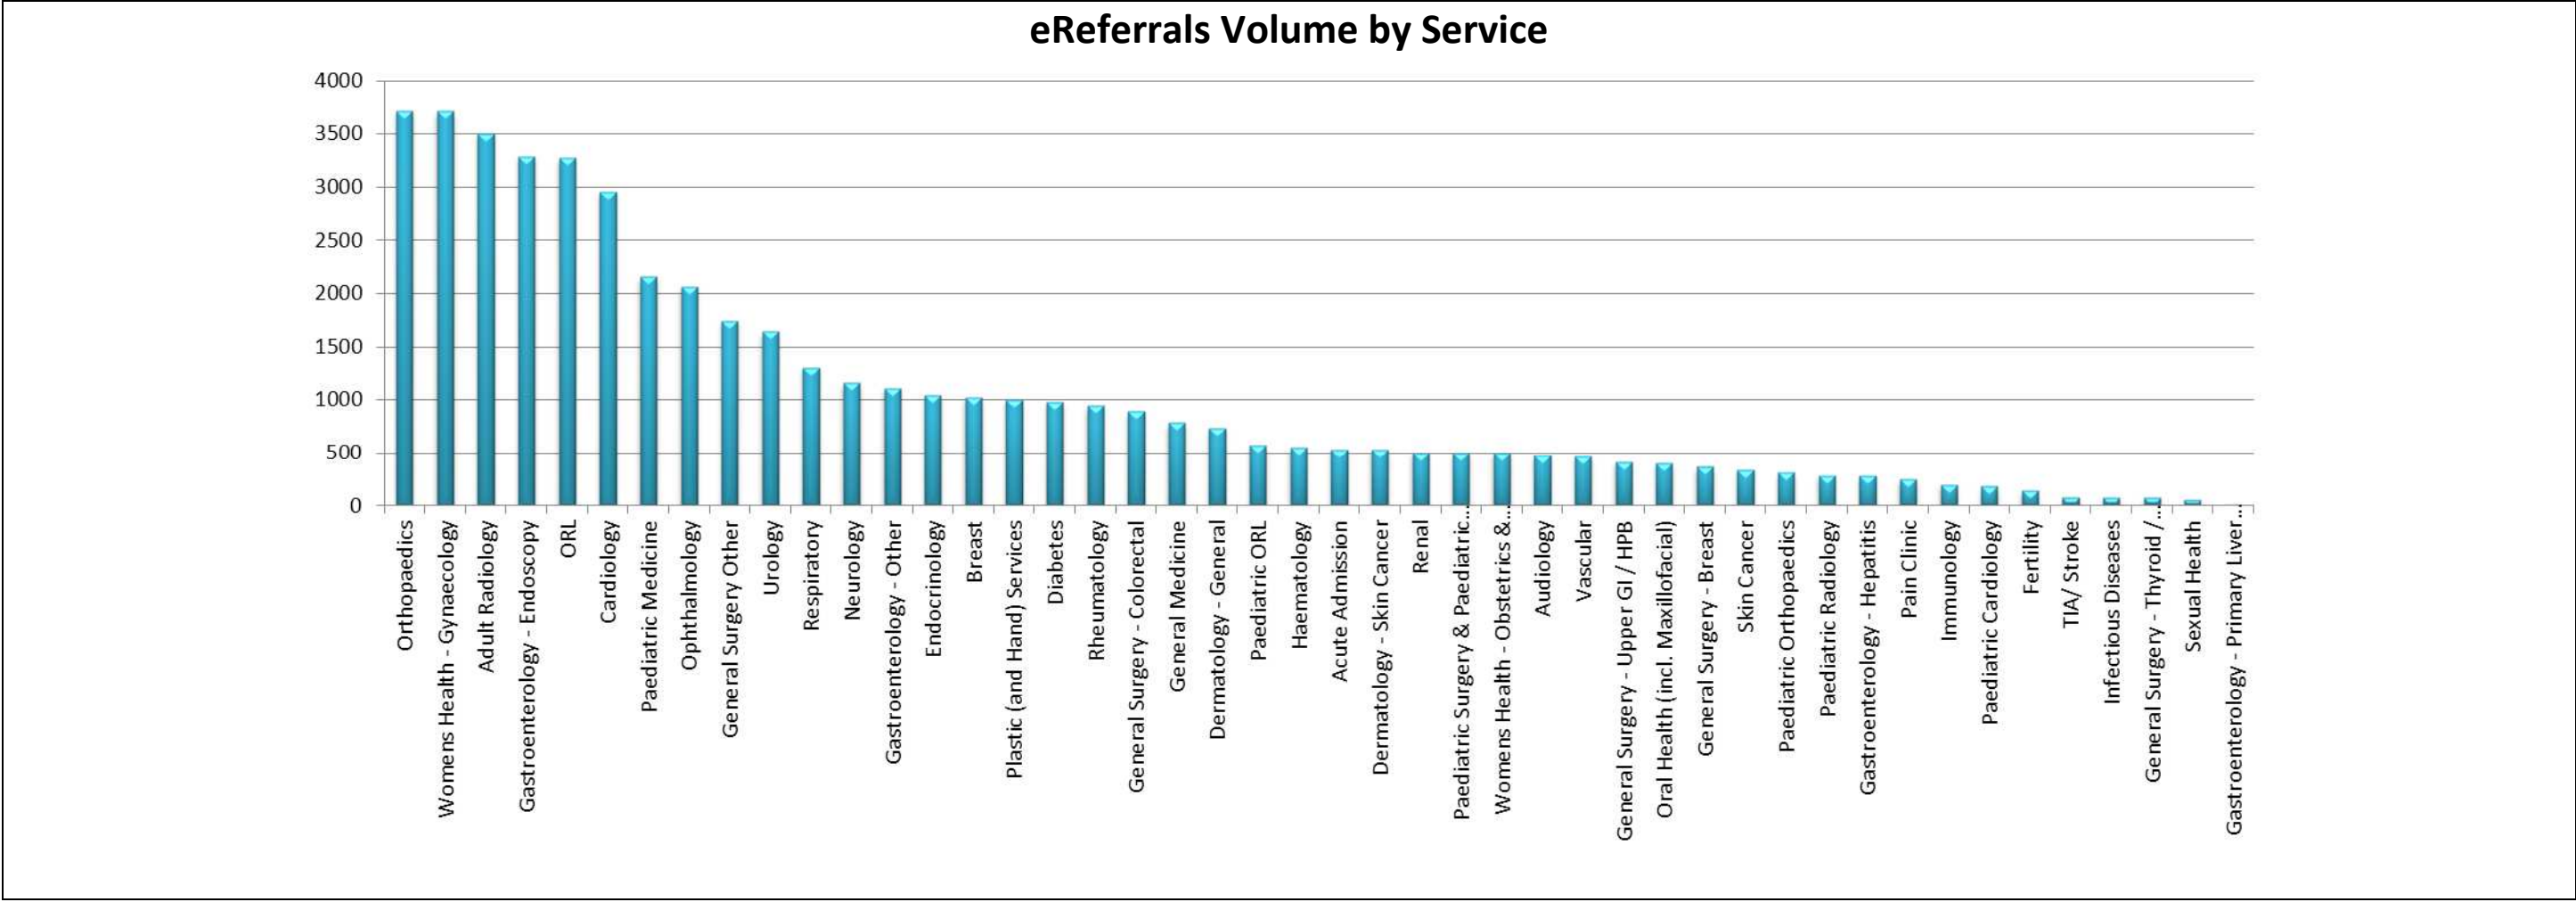

This report shows eReferrals statistics for the period from 01 May 2013 to 31 October 2013.

**103,104** referrals have been submitted since go live on 30 September 2011.

eReferrals Volume Growth by DHB

eReferrals Volume by DHB by Service

eReferrals Volume by Type