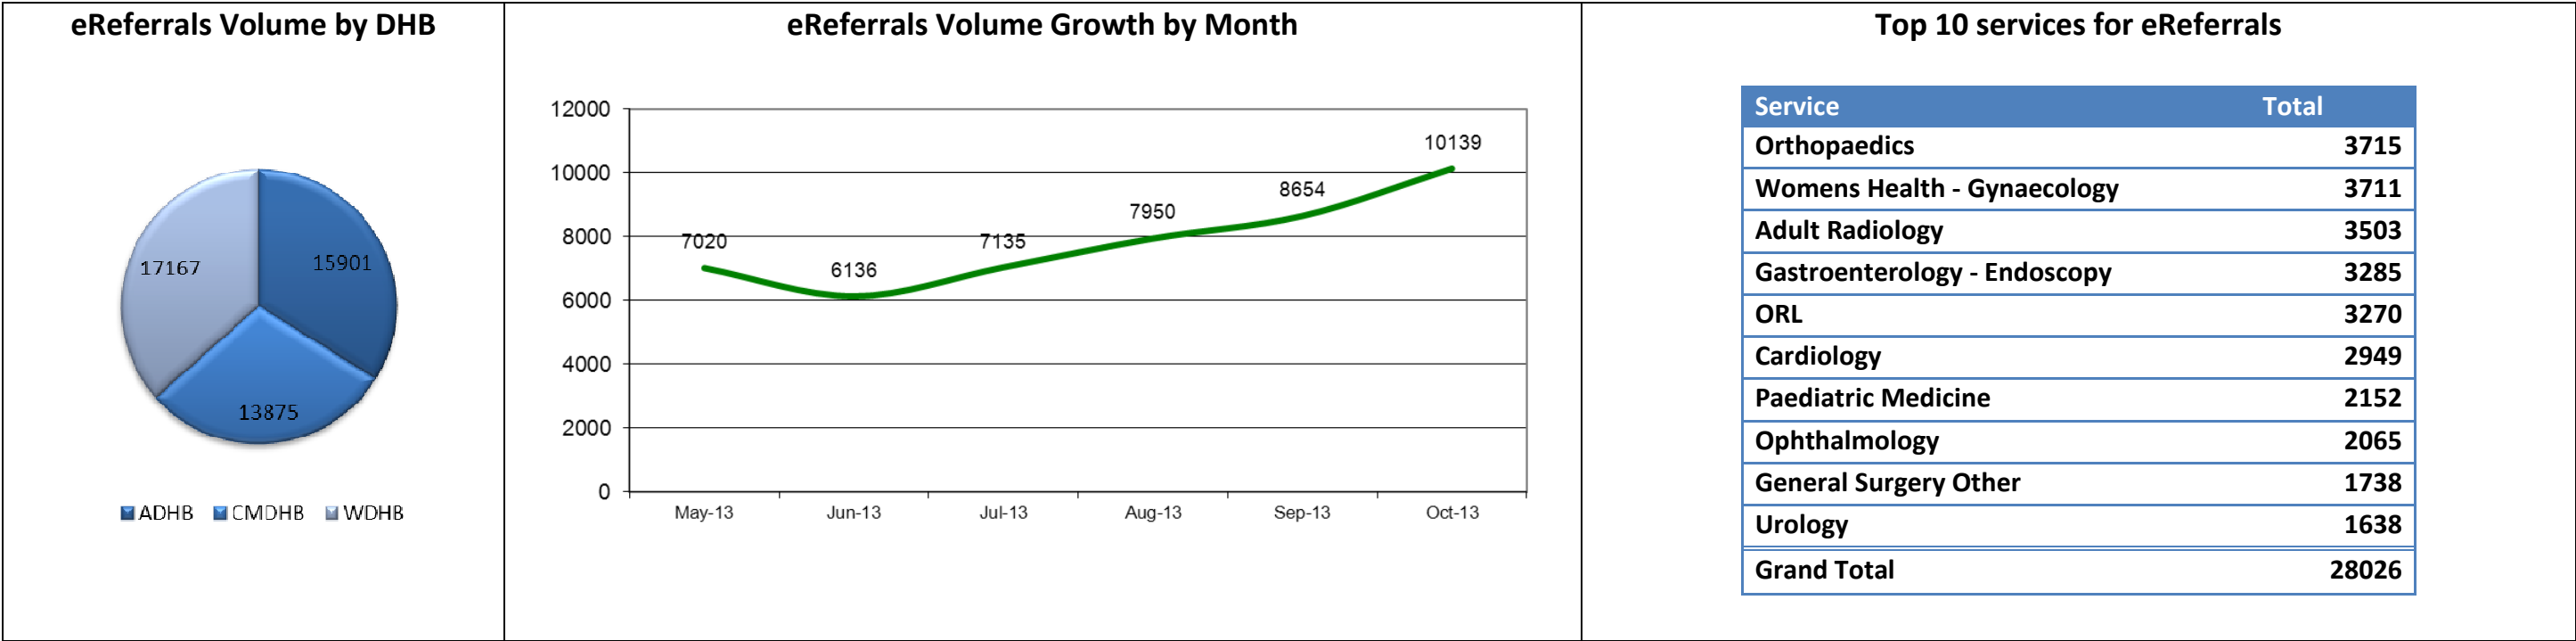

This report shows eReferrals statistics for the period from 01 May 2013 to 31 October 2013.

**103,104** referrals have been submitted since go live on 30 September 2011.

eReferrals Volume Growth by DHB

eReferrals Volume by DHB by Service

eReferrals Volume by Type